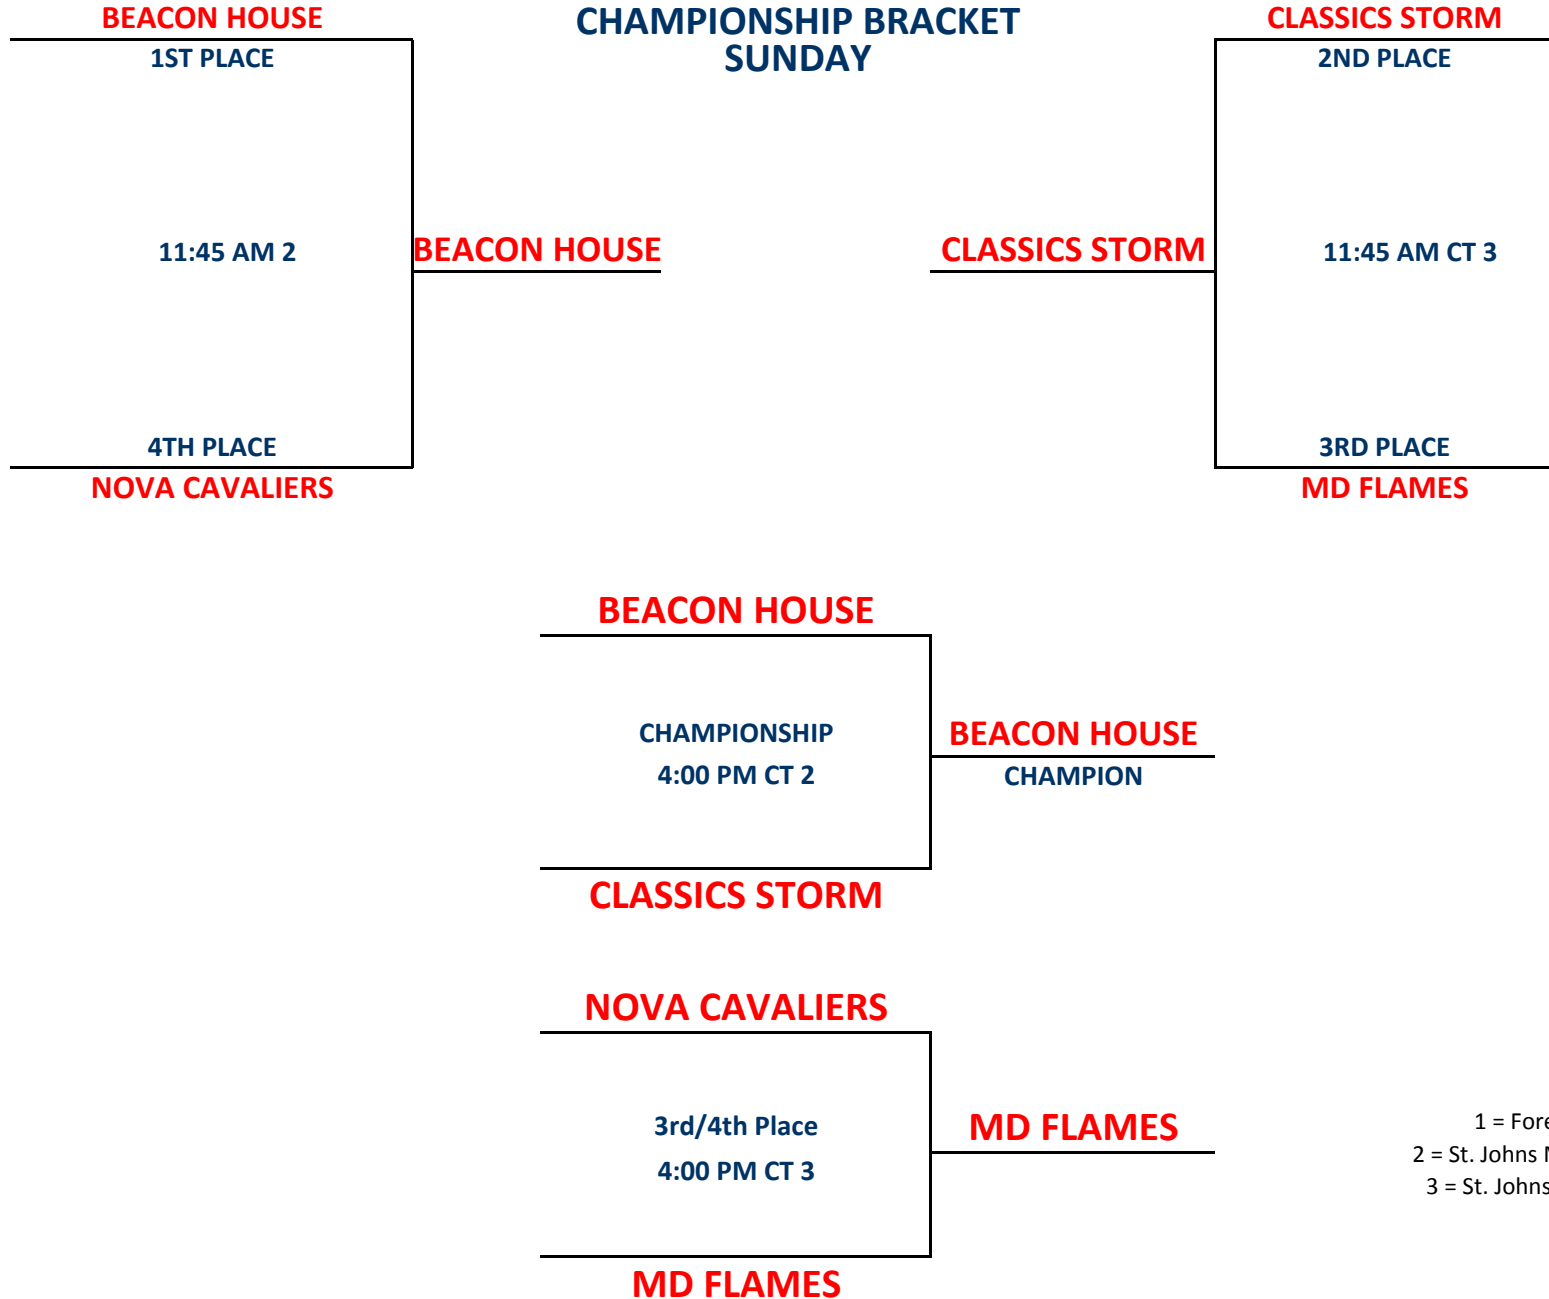

2014 PVA AU HIGH SCHOOL 9TH GRADE DQT

Version 1

Sites:
1 = Forestville HS
2 = St. Johns Main Gym
3 = St. Johns Aux Gym

1) Teams listed first in the pool are considered the HOME teams.

2) The team listed on the top of the bracket is considered the HOME team.