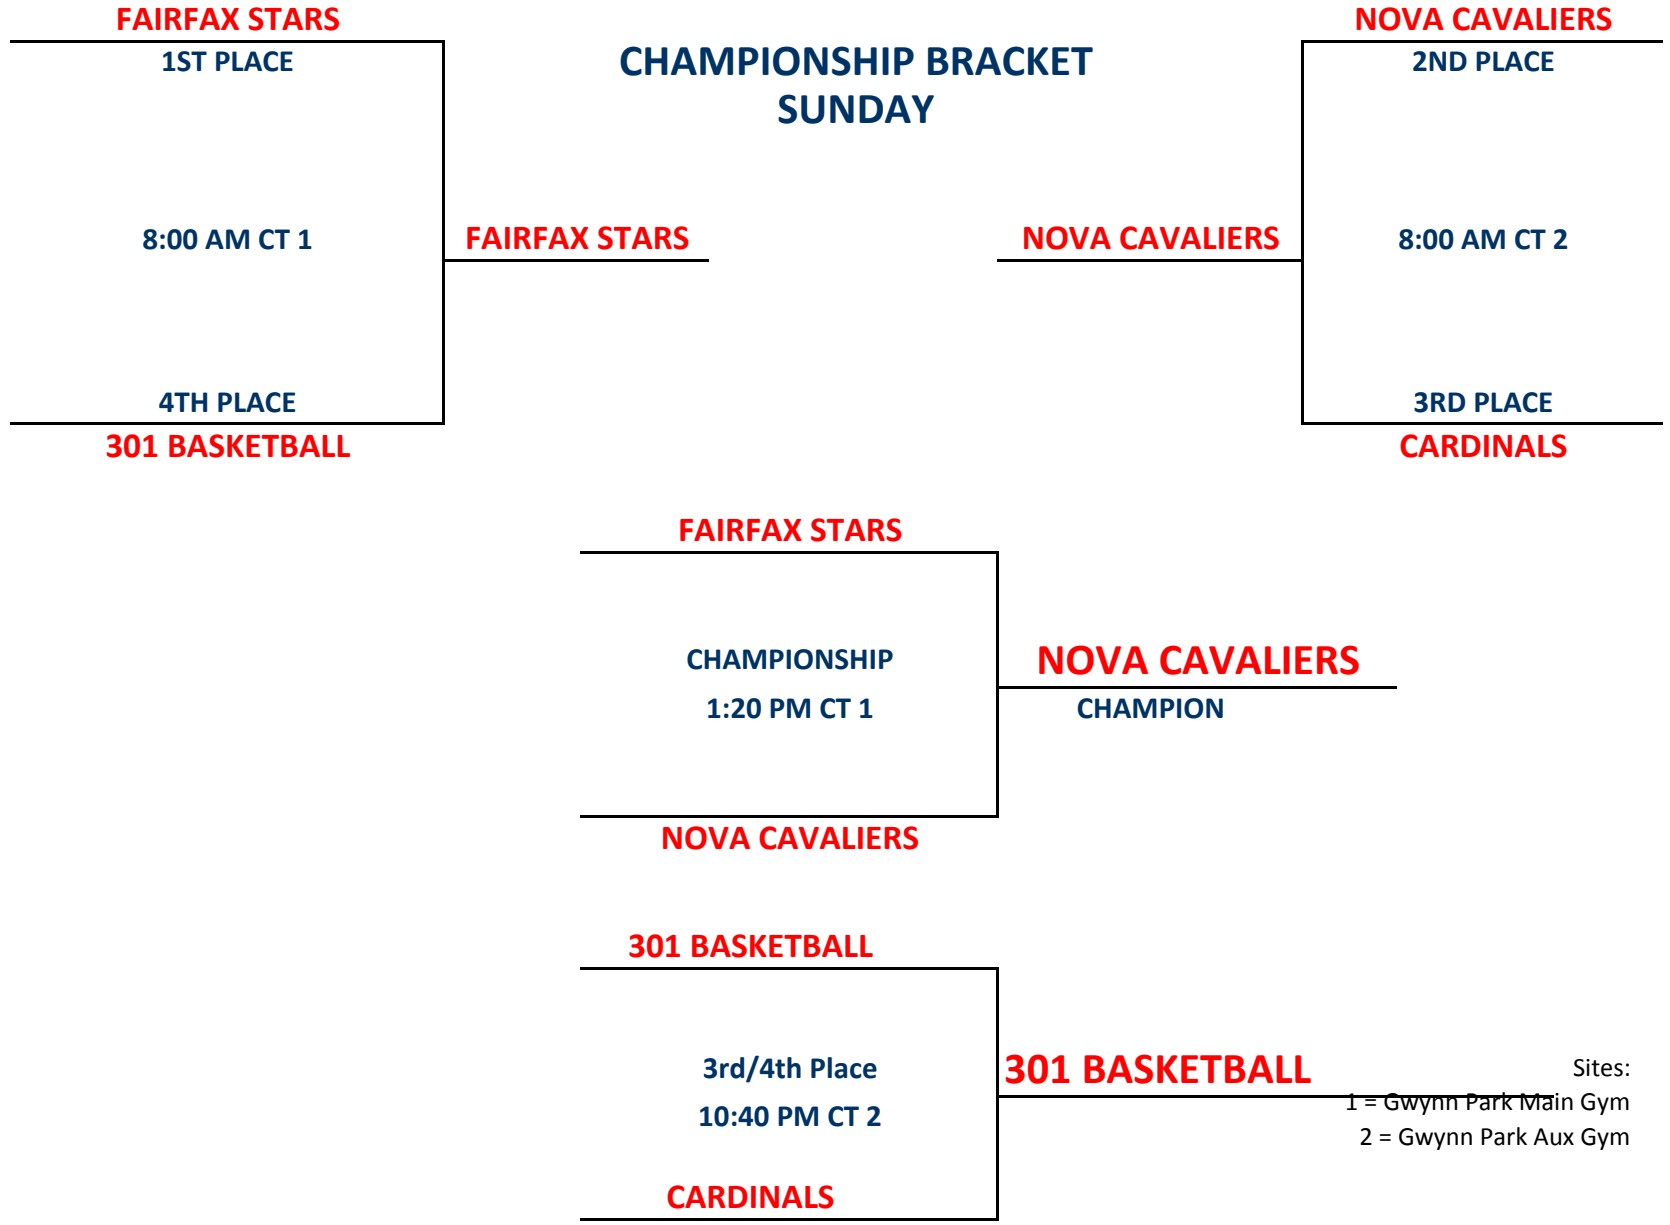

2014 PVA AU
HIGH SCHOOL 10TH GRADE DQT
Version 1

Sites:
1 = Gwynn Park Main Gym
2 = Gwynn Park Aux Gym

1) Teams listed first in the pool are considered the HOME teams.
2) The team listed on the top of the bracket is considered the HOME team.