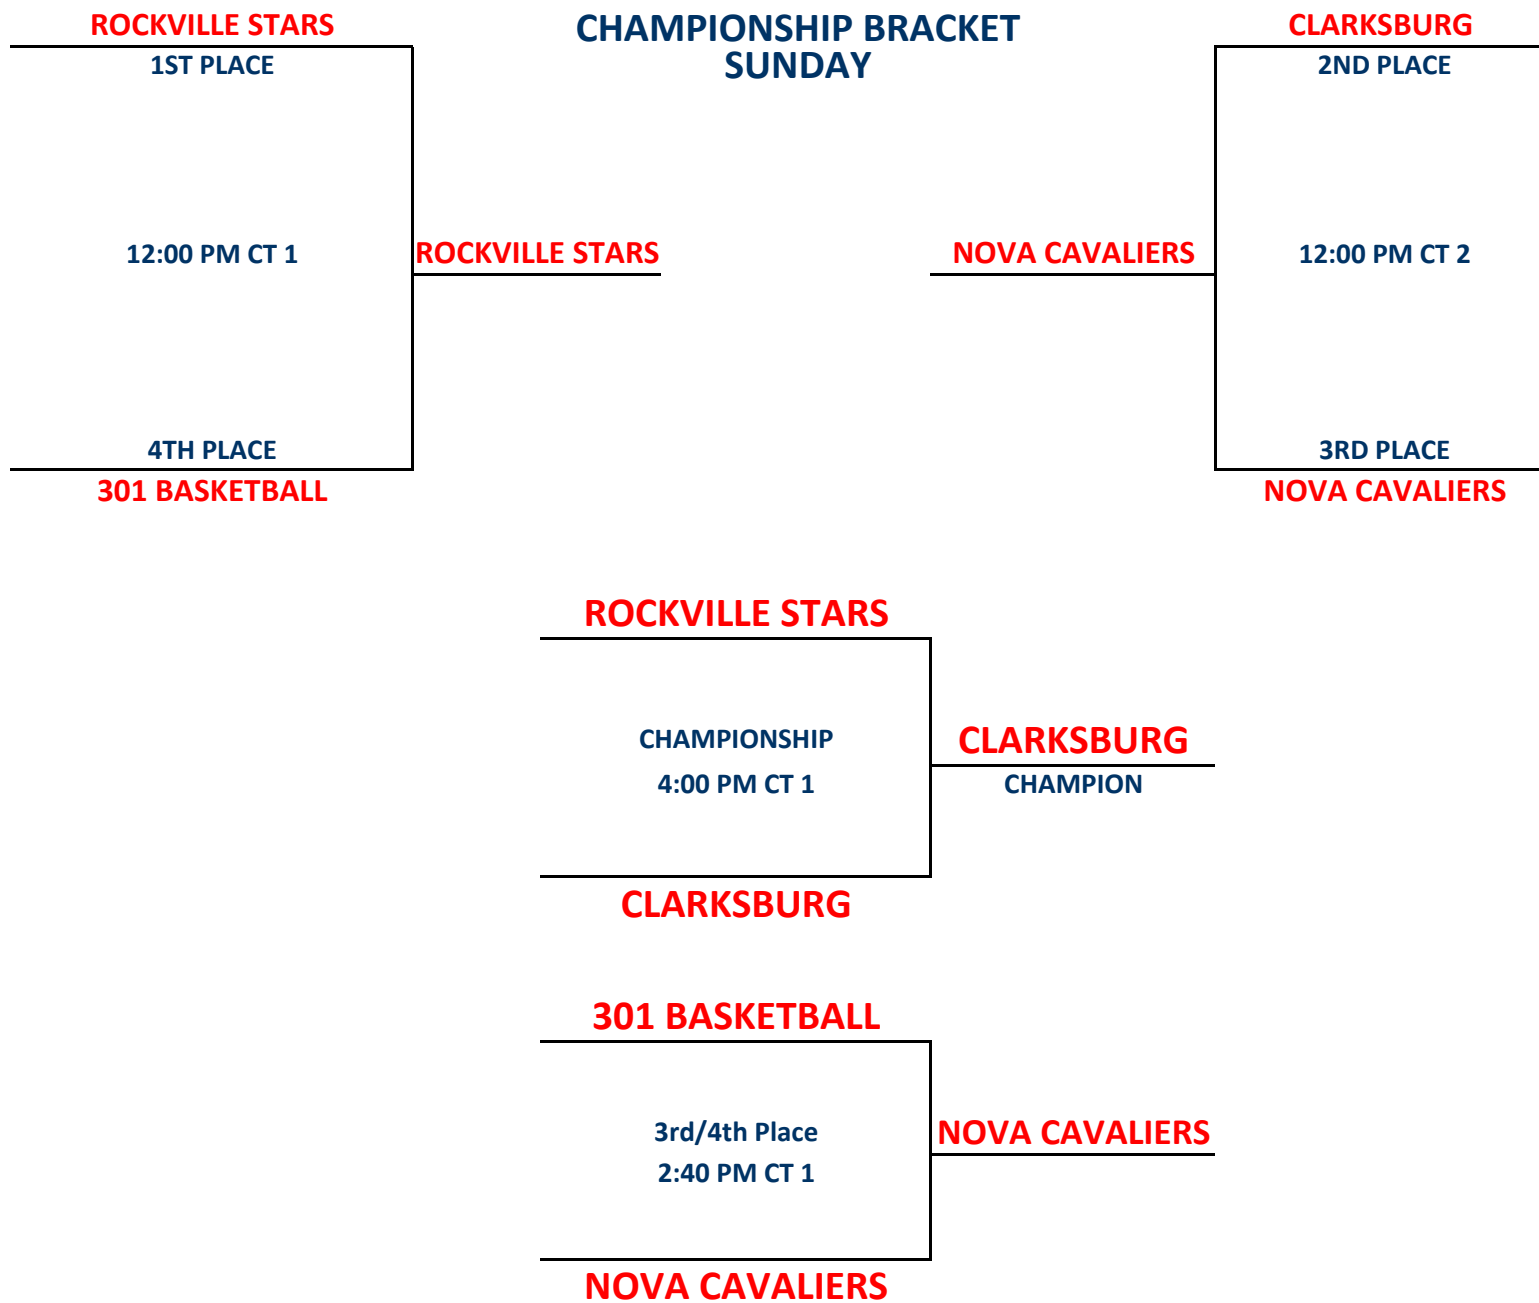

1) Teams listed first in the pool are considered the HOME teams.

2) The team listed on the top of the bracket is considered the HOME team.

Sites:
1 = Gwynn Park Main Gym
2 = Gwynn Park Aux Gym