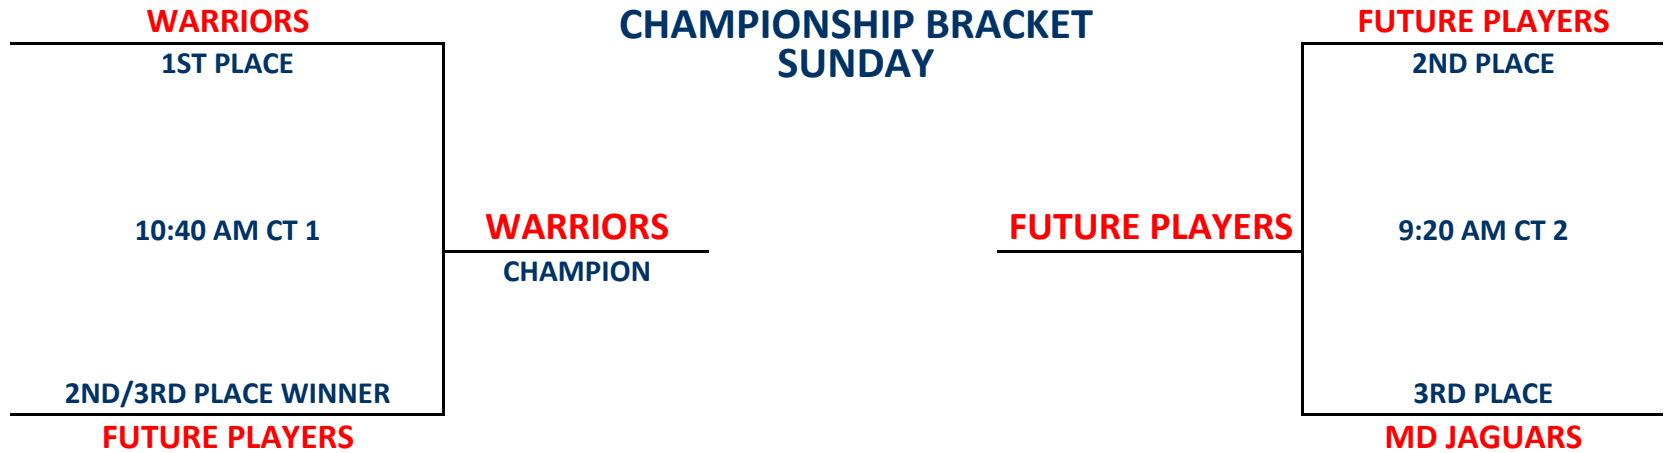

Pool A

W	L			
	III	A1	TJ LAKERS	4
II	I	A2	MD JAGUARS	3
III		A3	WARRIORS	1
II	I	A4	FUTURE PLAYERS	2

Saturday	Time	Court	Results
A1 vs A4	8:00 AM	2 A1	<u>0</u> A4 <u>15</u>
A2 vs A3	9:20 AM	2 A2	<u>11</u> A3 <u>29</u>
A4 vs A2	1:20 PM	2 A4	<u>25</u> A2 <u>11</u>
A3 vs A1	2:40 PM	2 A3	<u>15</u> A1 <u>0</u>
A3 vs A4	5:20 PM	2 A3	<u>22</u> A4 <u>2</u>
A1 vs A2	6:40 PM	2 A1	<u>0</u> A2 <u>15</u>

Sites:
 1 = Gwynn Park Main Gym
 2 = Gwynn Park Aux Gym

- 1) Teams listed first in the pool are considered the HOME teams.
- 2) The team listed on the top of the bracket is considered the HOME team.

2014 PVA AU 1ST GRADE DQT

Version 1

Sites:
1 = Gwynn Park Main Gym
2 = Gwynn Park Aux Gym

1) Teams listed first in the pool are considered the HOME teams.

2) The team listed on the top of the bracket is considered the HOME team.

Pool A